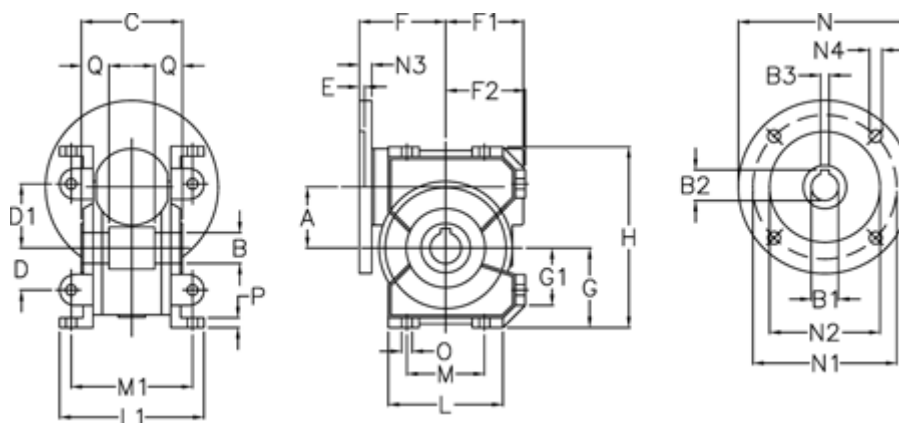

Data Sheet

Article number: 3902030060023
 Description: Worm gear
 VF 30-U-60-63B14

Measures

A = 30	E = 5.5	L = 75	N4 = 5.5
B = 14 H7	F = 52	L1 = 81	O = 6.5
B1 E7 = 11	F1 = 46	M = 50	P = 7
B2 = 12.8	F2 = 47	M1 = 66	Q = 20.5
B3 H9 = 4	G = 47	N = 90	
C = 55	G1 = 38	N1 = 75	
D = 28	H = 102	N2 = 60	
D1 = 35	H1 = 83.5	N3 = 6	